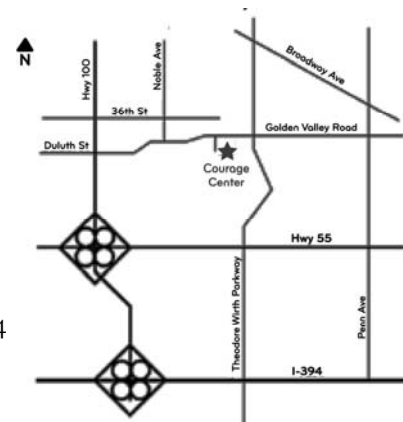

Directions to Courage Center Golden Valley

Courage Center is located east of Hwy 100 on St/Golden Valley Road. onto Hidden Lakes

Parking entrance is at the bottom of the hill on the left.

From the north

Via I-35W: Take 35W south west to Hwy 100. Travel south the Duluth St. exit in Golden Valley onto Duluth St.

one (1) mile
Duluth
Turn right
Parkway.

bottom of the

to I-694. Take 694
on Hwy 100 to
Valley. Turn left

Via I-94: Take I-94 east to I-694. Take 694 east to Hwy 100. Travel south on Hwy 100 to the Duluth St. exit in Golden Valley. Turn left onto Duluth St.

From the south

Via Hwy 100: Take Hwy 100 north to the Duluth St. exit in Golden Valley. Turn right onto Duluth St

Via I-35W: Take I-35W north to I-494. Travel west on 494 to Hwy 100. Take Hwy 100 north to the Duluth St. exit in Golden Valley. Turn right on to Duluth St.

From the east

Via I-394: Take I-94 west to I-394. Take I-394 west to Hwy 100 north. Take Hwy 100 north to the Duluth St. exit in Golden Valley. Turn right onto Duluth St.