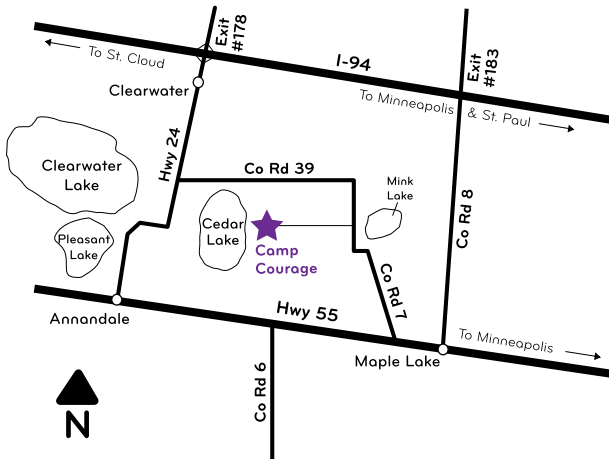

COURAGE
CENTER

Camp Courage

8046 83rd St. NW
Maple Lake, MN 55358

(directions on reverse)

phone: 320.963.3121

CourageCenter.org

Camp Courage

8046 83rd St. NW
Maple Lake, MN 55358

phone: 320.963.3121

From Hwy. 55

Camp Courage is located one half mile west of the town of Maple Lake. A green Camp Courage sign will direct you north on County Road 7. Follow County Road 7 for 3.2 miles to gates to Camp on the left.

From St. Cloud

Leave freeway at exit 178/Clearwater. Travel south toward Annandale on Highway 24 for nine miles. Turn left onto County Road 39 and follow for 1.5-2 miles. Turn right onto County Road 7 to gates to Camp on right.

Driving times and distances

50 miles from downtown Minneapolis, or about 65 minutes.
65 miles from downtown St. Paul, or about 80 minutes.
25 miles from St. Cloud or about 30 minutes.

CourageCenter.org