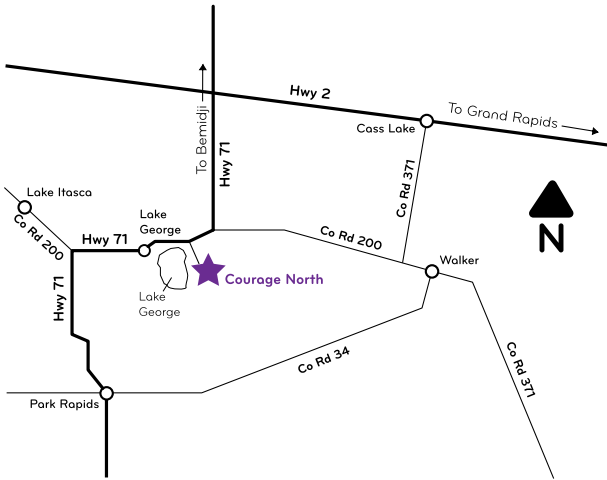

COURAGE
CENTER

Courage North

Lake George, MN 56458

(directions on reverse)

phone: 218.266.3658

CourageCenter.org

Courage North

Lake George, MN 56458

phone: 218.266.3658

From Park Rapids

Follow US Highway 71 north 30 miles.

One mile west of Lake George is a green entrance sign for Courage North.

From Bemidji

Follow US Highway 71 south 25 miles.

Look for the green entrance sign for Courage North.

From Minneapolis/St. Paul

Follow Highway 10 north to Motley, go north on Hwy 64 to Hwy 200.

Go west on 200 for five miles to Hwy 71, turn left onto Hwy 71.

Go six miles and turn at the blue Highway sign to Courage North.

CourageCenter.org